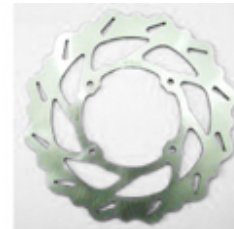

Talon Front Sprockets

Available for most Yamaha, Suzuki & Honda Models
Various sizes Available
Prices Starting from £11.75 Inc Vat

Standard Rear Sprockets

Available for all Yamaha, Quadzilla, Kymco & Quantum Models.
Alternative sizes also available for the Quadzilla models, please call.
Prices Starting from £24.99 Inc Vat

Talon Rear Sprockets

Available for most Yamaha, Suzuki & Honda Models
Various sizes Available in both Steel and Alloy (Alloy available in different colours)
Prices Starting from £24.95 Inc Vat

Rear Sprocket Kits for Reverse and Non Reverse Quadzilla 250/300 Models

32 Tooth and 36 Tooth Available
Prices starting from £41.99 Inc Vat

Standard Front Sprockets

Available for all Yamaha, Quadzilla, Kymco & Quantum Models.
Alternative sizes also available for the Quadzilla models, please call.
Prices Starting from £8.99 Inc Vat